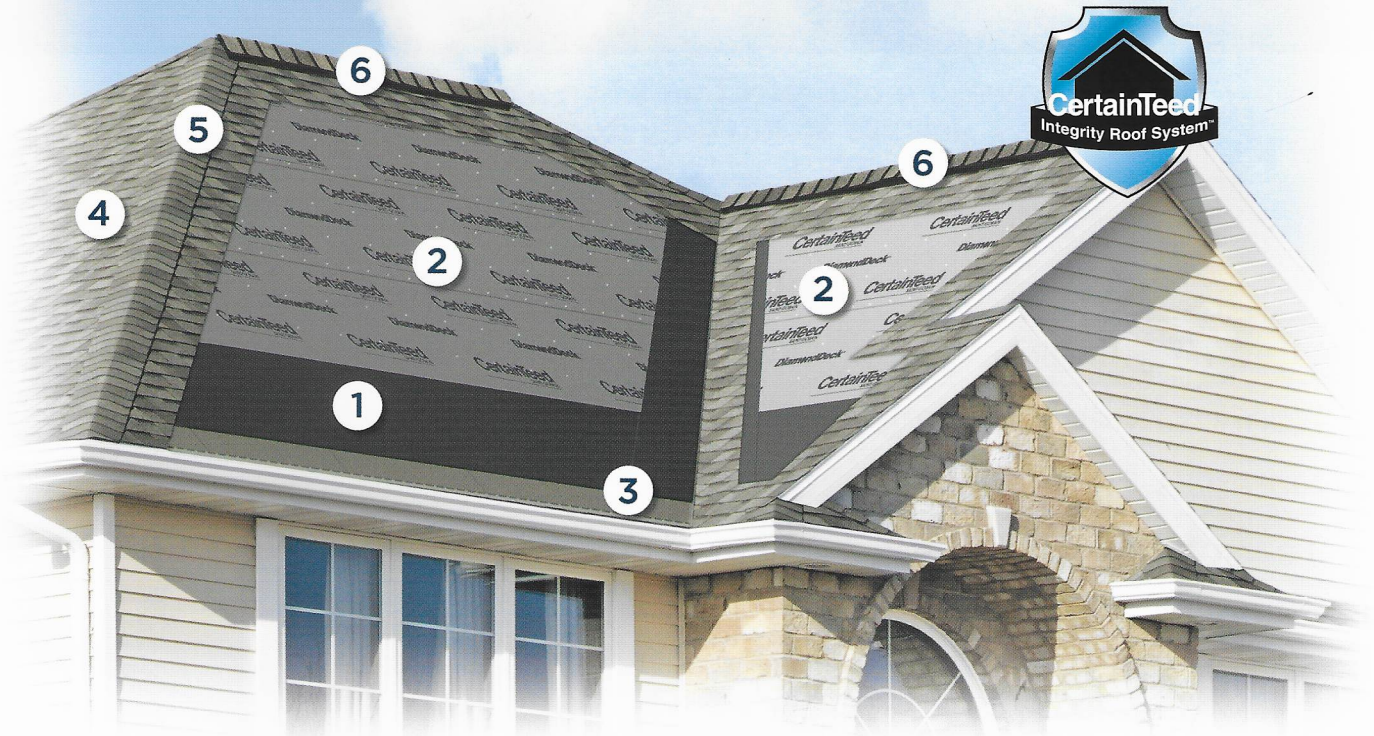

Products that perform.

CertainTeed has all of the products you need to make the Integrity Roof System™ work for you. From the edges to the hips and ridges. From the underlayment to the finished surface. CertainTeed products work together to ensure the system performs at the highest level.

1. Waterproof Underlayment
WinterGuard®

2. Water-resistant Underlayment
DiamondDeck® Roofers' Select®
and RoofRunner™

3. Starter Shingles
Swiftstart®, High-Performance Starter
and Presidential® Starter

4. Roof Shingles
A wide variety of styles to fit any home, covered
by the strongest warranty in the business

5. Hip & Ridge Caps
Shadow Ridge®, Cedar Crest®,
Mountain Ridge® and Shangle Ridge®

6. Roof Ventilation
CertainTeed Ridge Vent, CertainTeed Rolled
Ridge Vent and CertainTeed Intake Vents

CertainTeed
SAINT-GOBAIN

CertainTeed Corporation

ROOFING • SIDING • TRIM • DECKING • RAILING • FENCE • GYPSUM • CEILINGS • INSULATION

20 Moores Road Malvern, Pa 19355 Professional: 800-233-8990 Consumer: 800-782-8777 certainteed.com

©01/18 CertainTeed Corporation, Printed in the USA, Code No. 20-20-3647